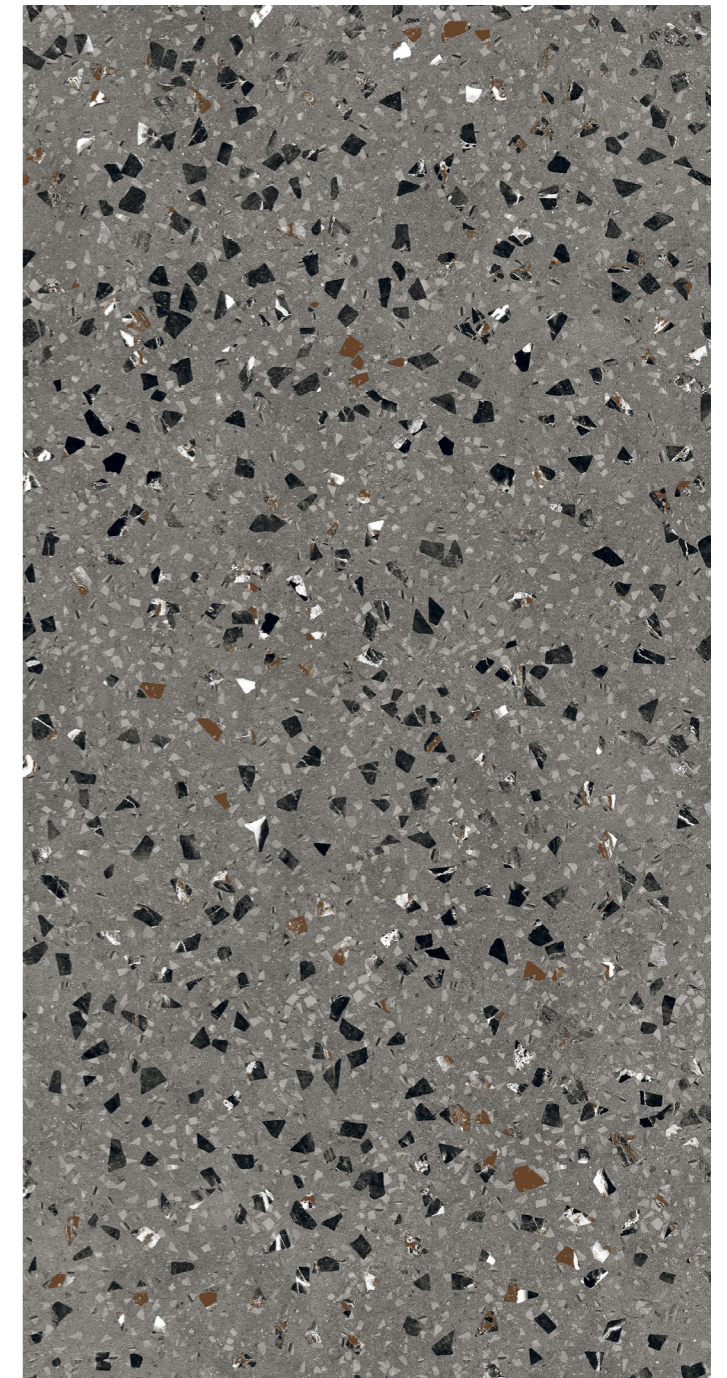

Haze
1 Faces