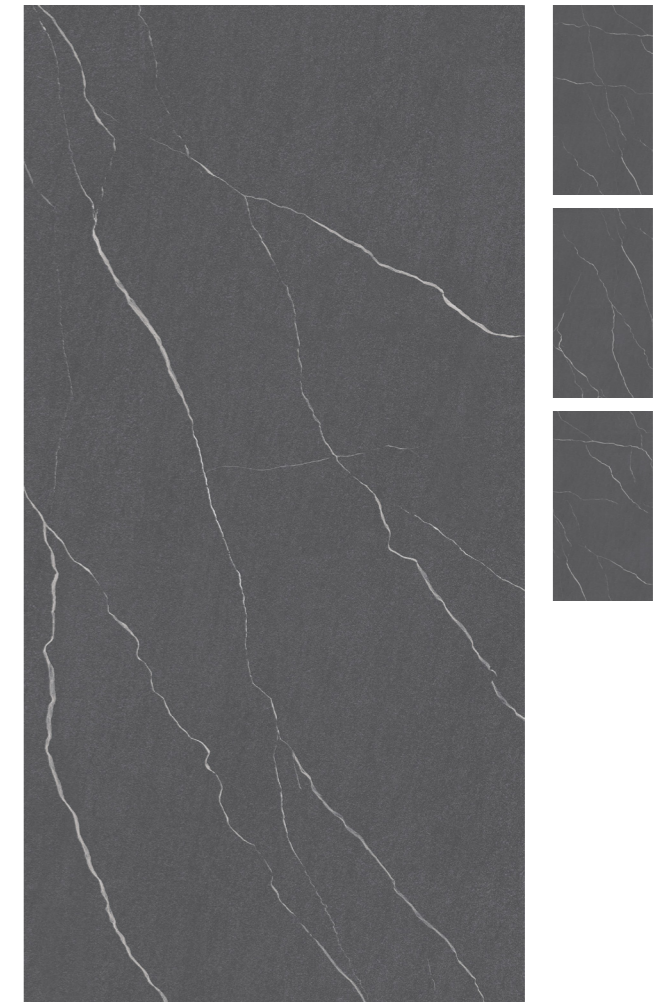

Thickness **8.5mm**

Finish **Carving**

CORSECA GREY  
4 FACES

CORSECA GRIS  
4 FACES

3 FACES

ISLAND WHITE

3 FACES

ISLAND SMOKE