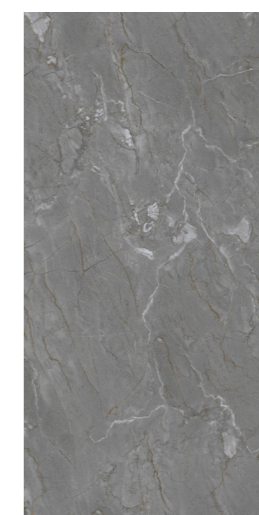

Finish **Carving**

Preview of Collin Oro & Tan

5 FACES  
COLLIN ORO

**Tan**  
5 Faces

**Silver**  
5 Faces

Size **60x120cm**

Thickness **8.5mm**

Finish **Carving**