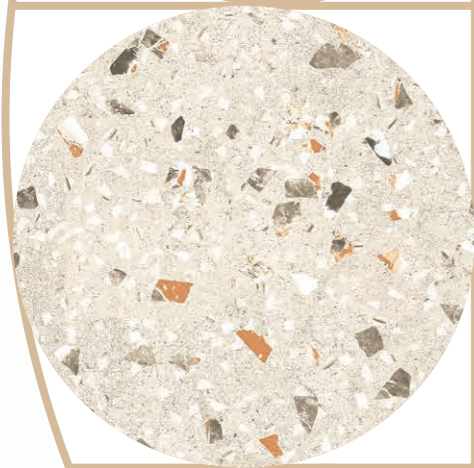

VVID + METHOD

Drawing from the vivid palette of nature's hues and the intricate patterns of its landscapes, the VVID Method celebrates the art of creation inspired by the world around us.

From the delicate intricacies of a leaf's veins to the sweeping curves of a mountain range, each piece within our assortment is a testament to the awe-inspiring beauty of our planet.

With a commitment to sustainability and environmental stewardship, we honor nature's gifts by using responsibly sourced materials and eco-conscious practices in our craft.

INSPIRATION

MAKING

ASSORTMENT